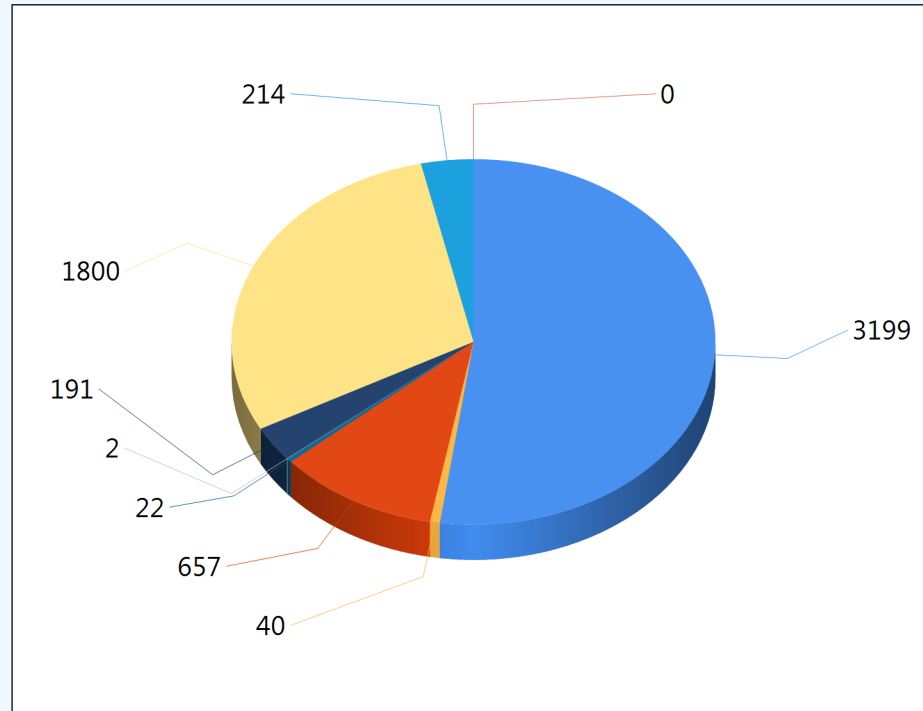

CTS Caseload as of 01.10.2014

Group Legend

- Elderly
- Working Age-Non-Passported-Disabled Child Premium
- Working Age-Non-Passported-Other
- Working Age-Non-Passported-Severe Disability
- Working Age-Non-Passported-War Pensioners
- Working Age-Passported-Disabled Child Premium
- Working Age-Passported-Other
- Working Age-Passported-Severe Disability
- Working Age-Passported-War Pensioners